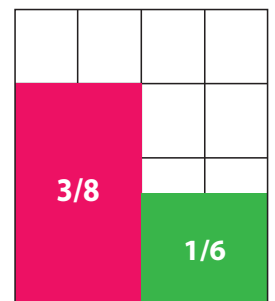

Seasonal Guides Special

Purchase ads of any size in all four of our seasonal guides and receive **20% OFF** each ad insertion*!

Full Page: \$1,147
9.25 x 10.875 inches

3/4 Page H: \$954
9.25 x 8 inches

3/4 Page V: \$954
6.9 x 10.875 inches

Junior Page: \$785
6.9 x 8.33 inches

1/2 Page H: \$659
9.25 x 5.4 inches

1/2 Page V: \$659
4.55 x 10.875 inches

3/8 Page H: \$560
6.9 x 5.4 inches
1/3 Page H: \$495
9.25 x 3.55 inches

3/8 Page V: \$560
4.55 x 8 inches
1/6 Page: \$285
4.55 x 3.55 inches

1/3 Page V: \$495
4.55 x 7.25 inches
1/4 Page H: \$395
9.25 x 2.65 inches

1/4 Page V: \$395
2.2 x 10.875 inches
1/4 Page S: \$395
4.55 x 5.4 inches

1/8 Page V: \$234
2.2 x 5.4 inches
1/8 Page H: \$234
4.55 x 2.65 inches