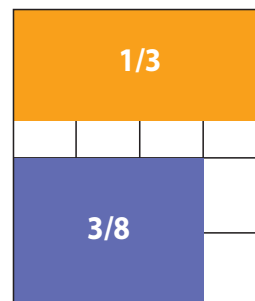

Seasonal Guides Special

Purchase ads of any size in all four of our seasonal guides and receive **20% OFF** each ad insertion*!

Full Page: \$1,147
9.25 x 10.875 inches

3/4 Page H: \$954
9.25 x 8 inches

3/4 Page V: \$954
6.9 x 10.875 inches

Junior Page: \$785
6.9 x 8.33 inches

1/2 Page H: \$659
9.25 x 5.4 inches

1/2 Page V: \$659
4.55 x 10.875 inches

3/8 Page H: \$560
6.9 x 5.4 inches
1/3 Page H: \$495
9.25 x 3.55 inches

3/8 Page V: \$560
4.55 x 8 inches
1/6 Page: \$285
4.55 x 3.55 inches

1/3 Page V: \$495
4.55 x 7.25 inches
1/4 Page H: \$395
9.25 x 2.65 inches

1/4 Page V: \$395
2.2 x 10.875 inches
1/4 Page S: \$395
4.55 x 5.4 inches

1/8 Page V: \$234
2.2 x 5.4 inches
1/8 Page H: \$234
4.55 x 2.65 inches