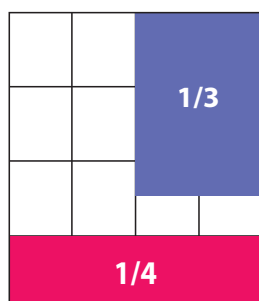

Seasonal Guides Special

Purchase ads of any size in all four of our seasonal guides and receive **20% OFF** each ad insertion*!

Full Page: \$1,147
9.25 x 10.875 inches

3/4 Page H: \$954
9.25 x 8 inches

3/4 Page V: \$954
6.9 x 10.875 inches

Junior Page: \$785
6.9 x 8.33 inches

1/2 Page H: \$659
9.25 x 5.4 inches

1/2 Page V: \$659
4.55 x 10.875 inches

3/8 Page H: \$560
6.9 x 5.4 inches
1/3 Page H: \$495
9.25 x 3.55 inches

3/8 Page V: \$560
4.55 x 8 inches
1/6 Page: \$285
4.55 x 3.55 inches

1/3 Page V: \$495
4.55 x 7.25 inches
1/4 Page H: \$395
9.25 x 2.65 inches

1/4 Page V: \$395
2.2 x 10.875 inches
1/4 Page S: \$395
4.55 x 5.4 inches

1/8 Page V: \$234
2.2 x 5.4 inches
1/8 Page H: \$234
4.55 x 2.65 inches