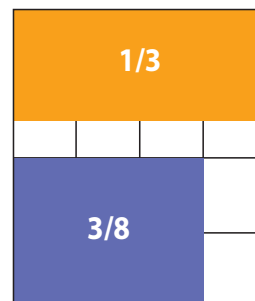

Seasonal Guides Special

Purchase two or more ads of any size in our seasonal guides and receive **20% OFF** each ad insertion!

Full Page: \$1,147
9.25 x 10.875 inches

3/4 Page H: \$954
9.25 x 8 inches

3/4 Page V: \$954
6.9 x 10.875 inches

Junior Page: \$785
6.9 x 8.33 inches

1/2 Page H: \$659
9.25 x 5.4 inches

1/2 Page V: \$659
4.55 x 10.875 inches

3/8 Page H: \$560
6.9 x 5.4 inches
1/3 Page H: \$495
9.25 x 3.55 inches

3/8 Page V: \$560
4.55 x 8 inches
1/6 Page: \$285
4.55 x 3.55 inches

1/3 Page V: \$495
4.55 x 7.25 inches
1/4 Page H: \$395
9.25 x 2.65 inches

1/4 Page V: \$395
2.2 x 10.875 inches
1/4 Page S: \$395
4.55 x 5.4 inches

1/8 Page V: \$234
2.2 x 5.4 inches
1/8 Page H: \$234
4.55 x 2.65 inches