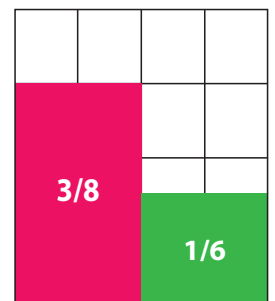

Seasonal Guides Special

Purchase two or more ads of any size in our seasonal guides and receive **20% OFF** each ad insertion!

Full Page: \$1,147
9.25 x 10.875 inches

3/4 Page H: \$954
9.25 x 8 inches

3/4 Page V: \$954
6.9 x 10.875 inches

Junior Page: \$785
6.9 x 8.33 inches

1/2 Page H: \$659
9.25 x 5.4 inches

1/2 Page V: \$659
4.55 x 10.875 inches

3/8 Page H: \$560
6.9 x 5.4 inches
1/3 Page H: \$495
9.25 x 3.55 inches

3/8 Page V: \$560
4.55 x 8 inches
1/6 Page: \$285
4.55 x 3.55 inches

1/3 Page V: \$495
4.55 x 7.25 inches
1/4 Page H: \$395
9.25 x 2.65 inches

1/4 Page V: \$395
2.2 x 10.875 inches
1/4 Page S: \$395
4.55 x 5.4 inches

1/8 Page V: \$234
2.2 x 5.4 inches
1/8 Page H: \$234
4.55 x 2.65 inches